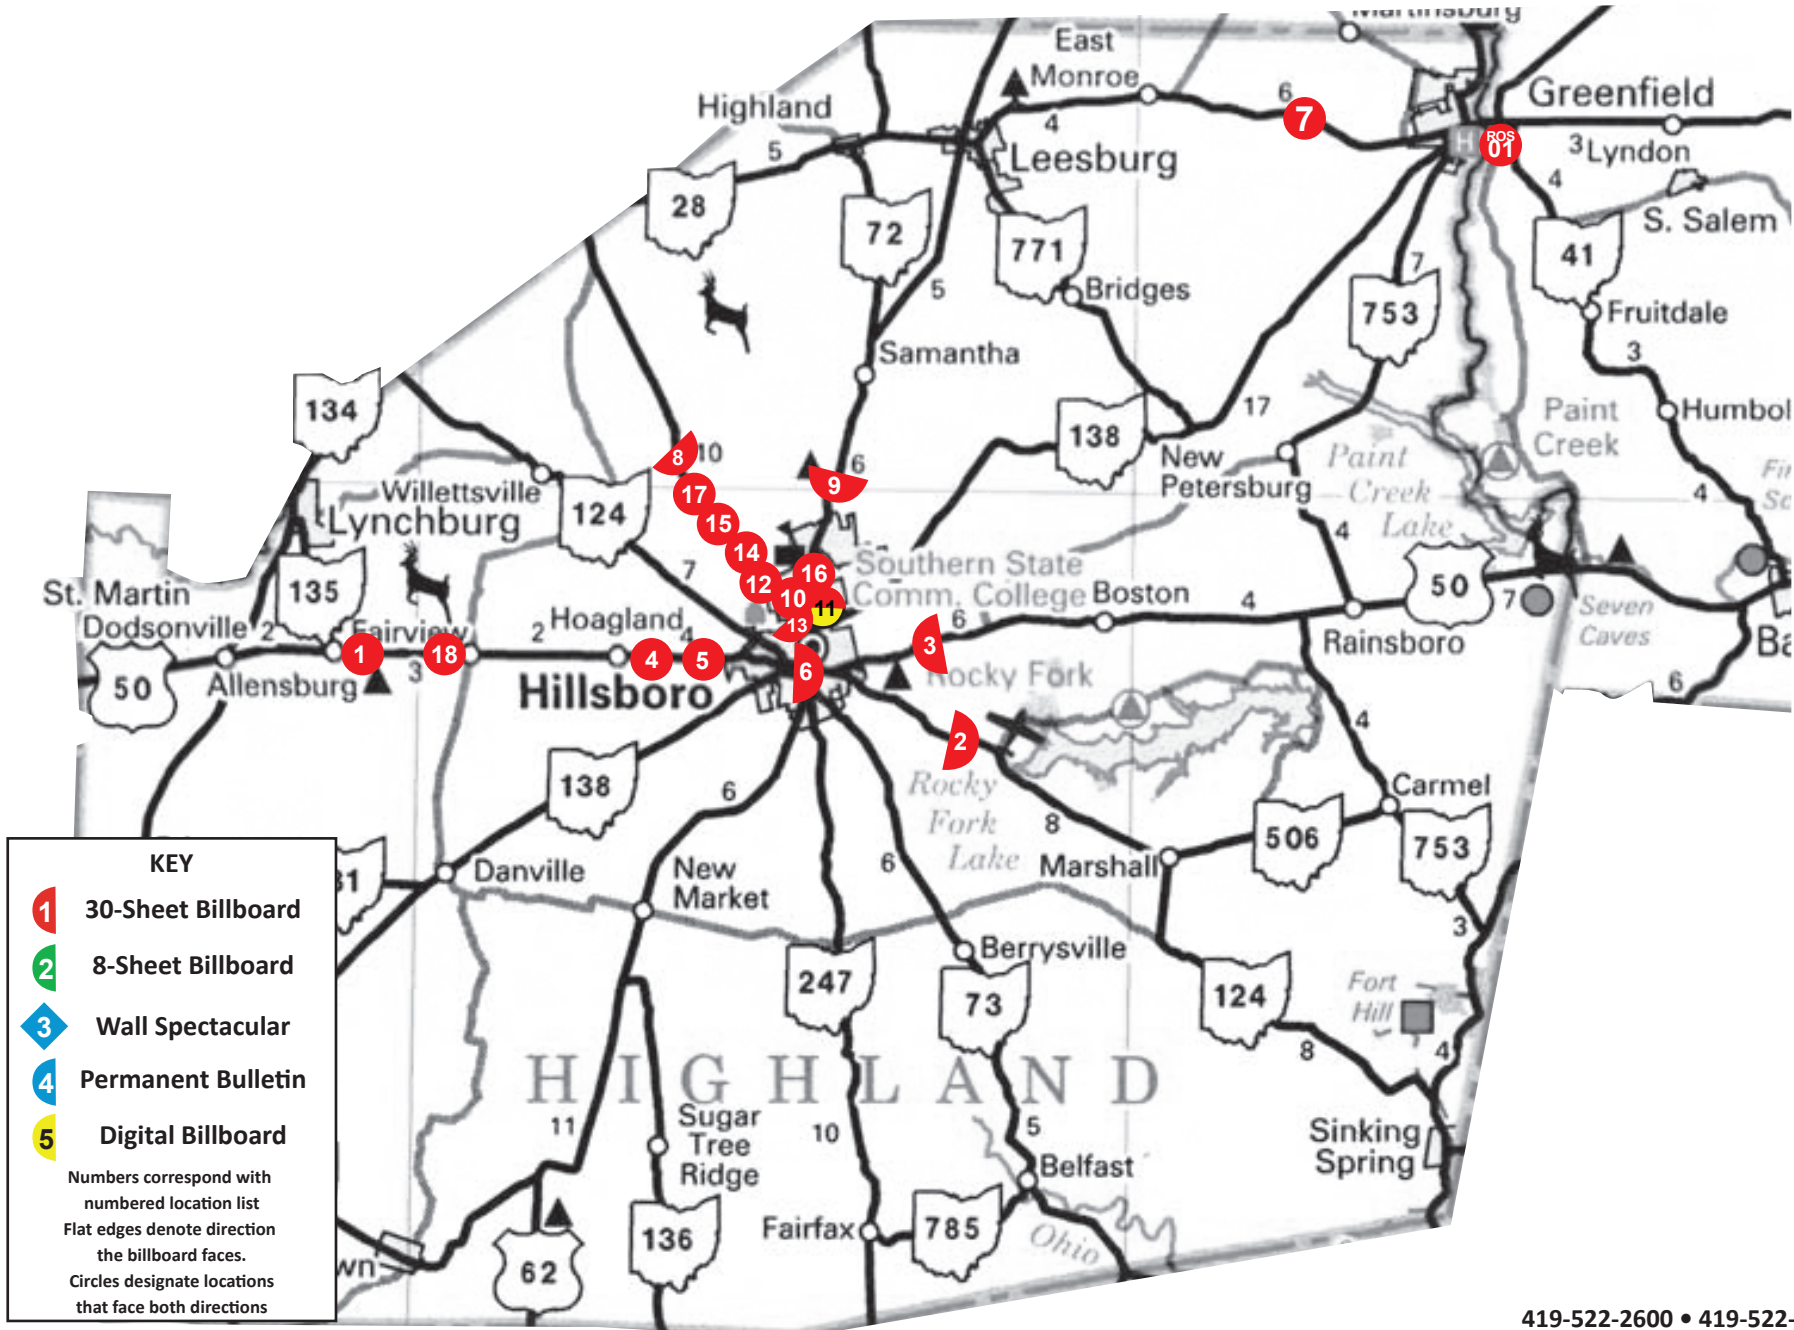

Excellence in Outdoor Advertising

KEY

-  30-Sheet Billboard
-  8-Sheet Billboard
-  Wall Spectacular
-  Permanent Bulletin
-  Digital Billboard

Numbers correspond with numbered location list
 Flat edges denote direction the billboard faces.
 Circles designate locations that face both directions