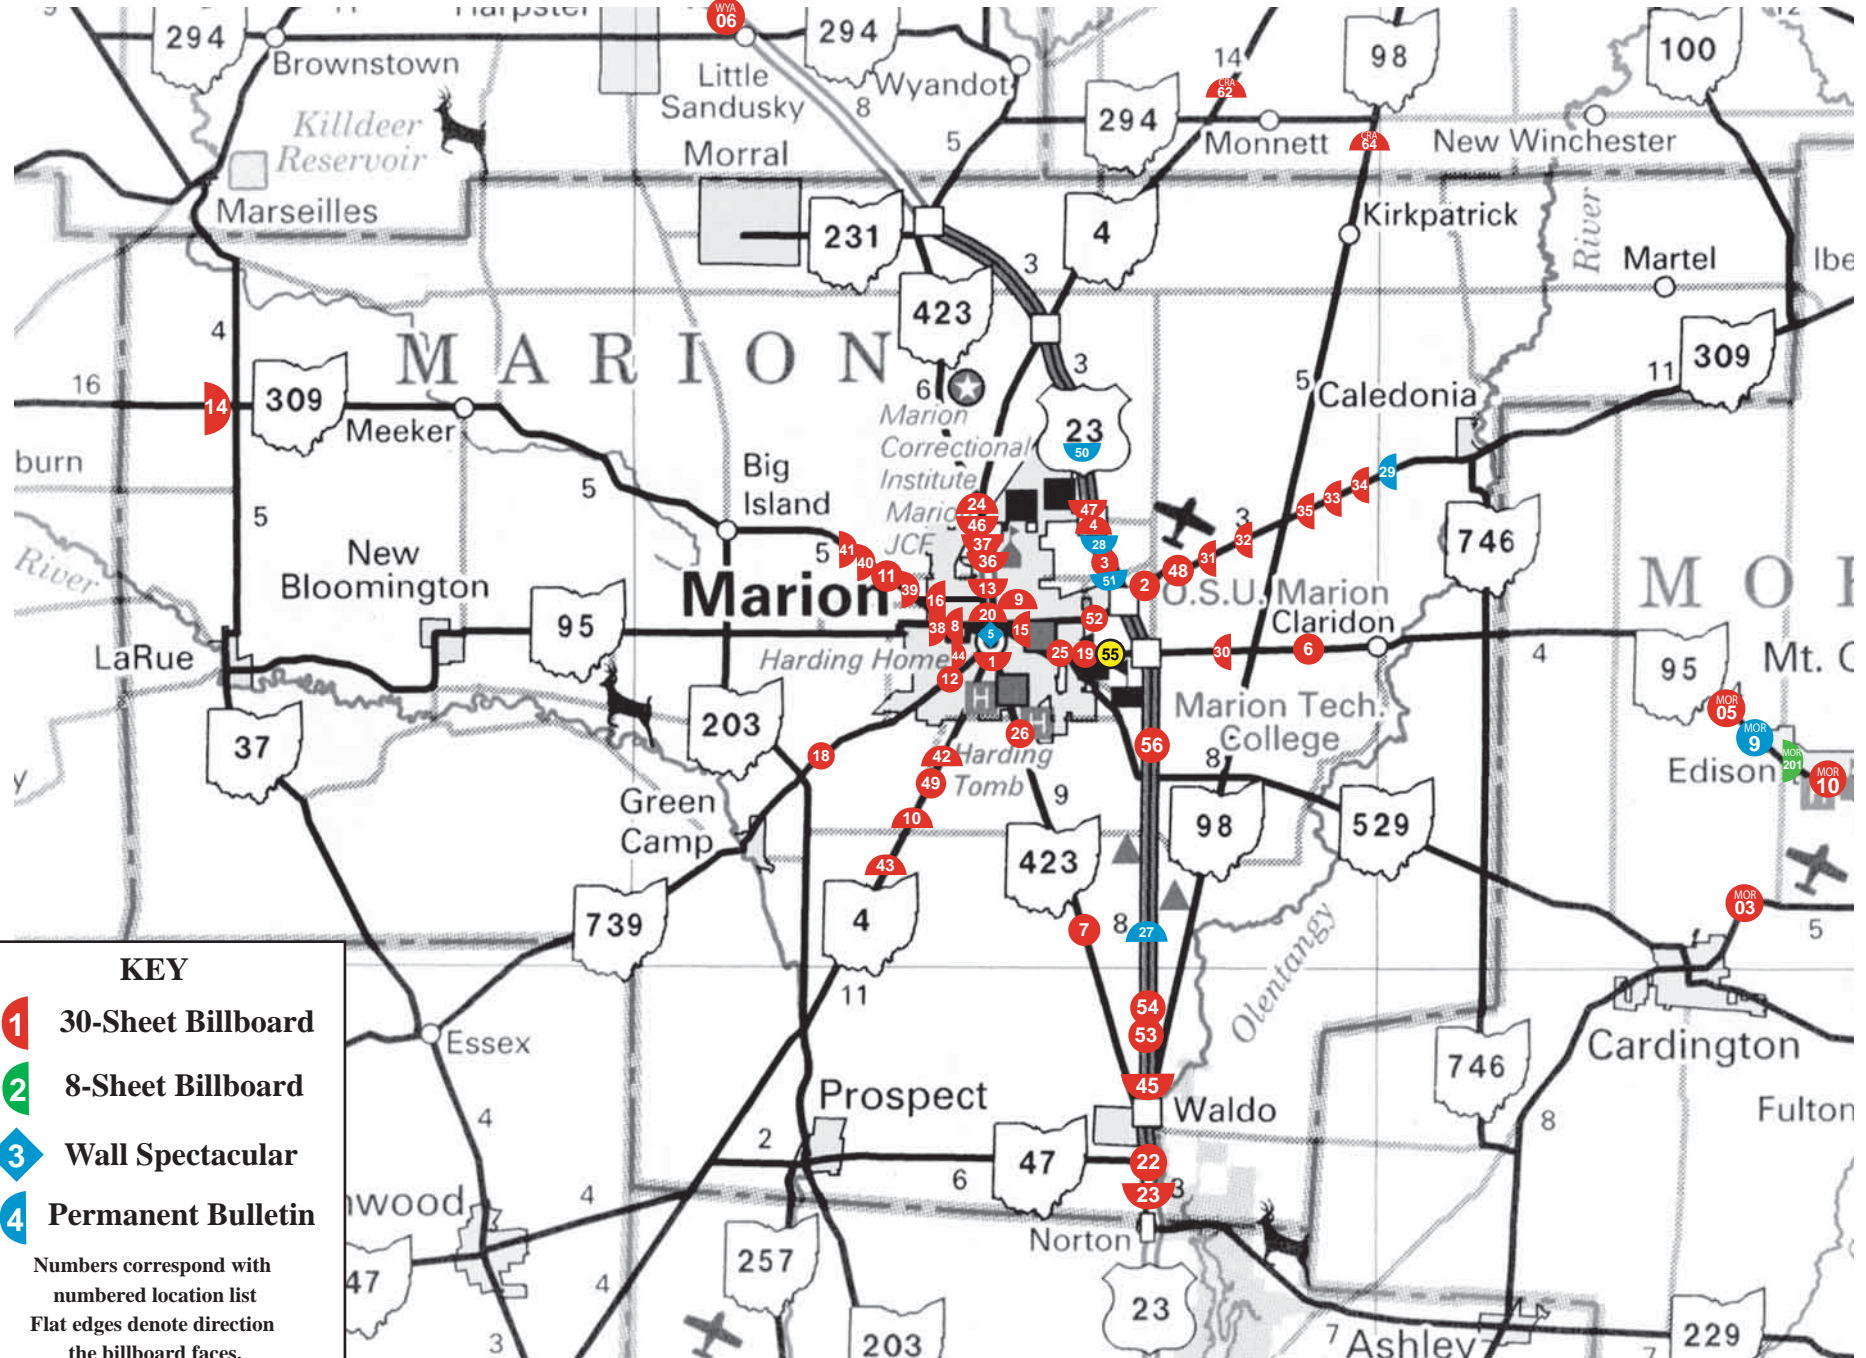

Excellence in Outdoor Advertising

KEY

-  30-Sheet Billboard
-  8-Sheet Billboard
-  Wall Spectacular
-  Permanent Bulletin

Numbers correspond with numbered location list
 Flat edges denote direction the billboard faces.
 Circles designate locations that face both directions