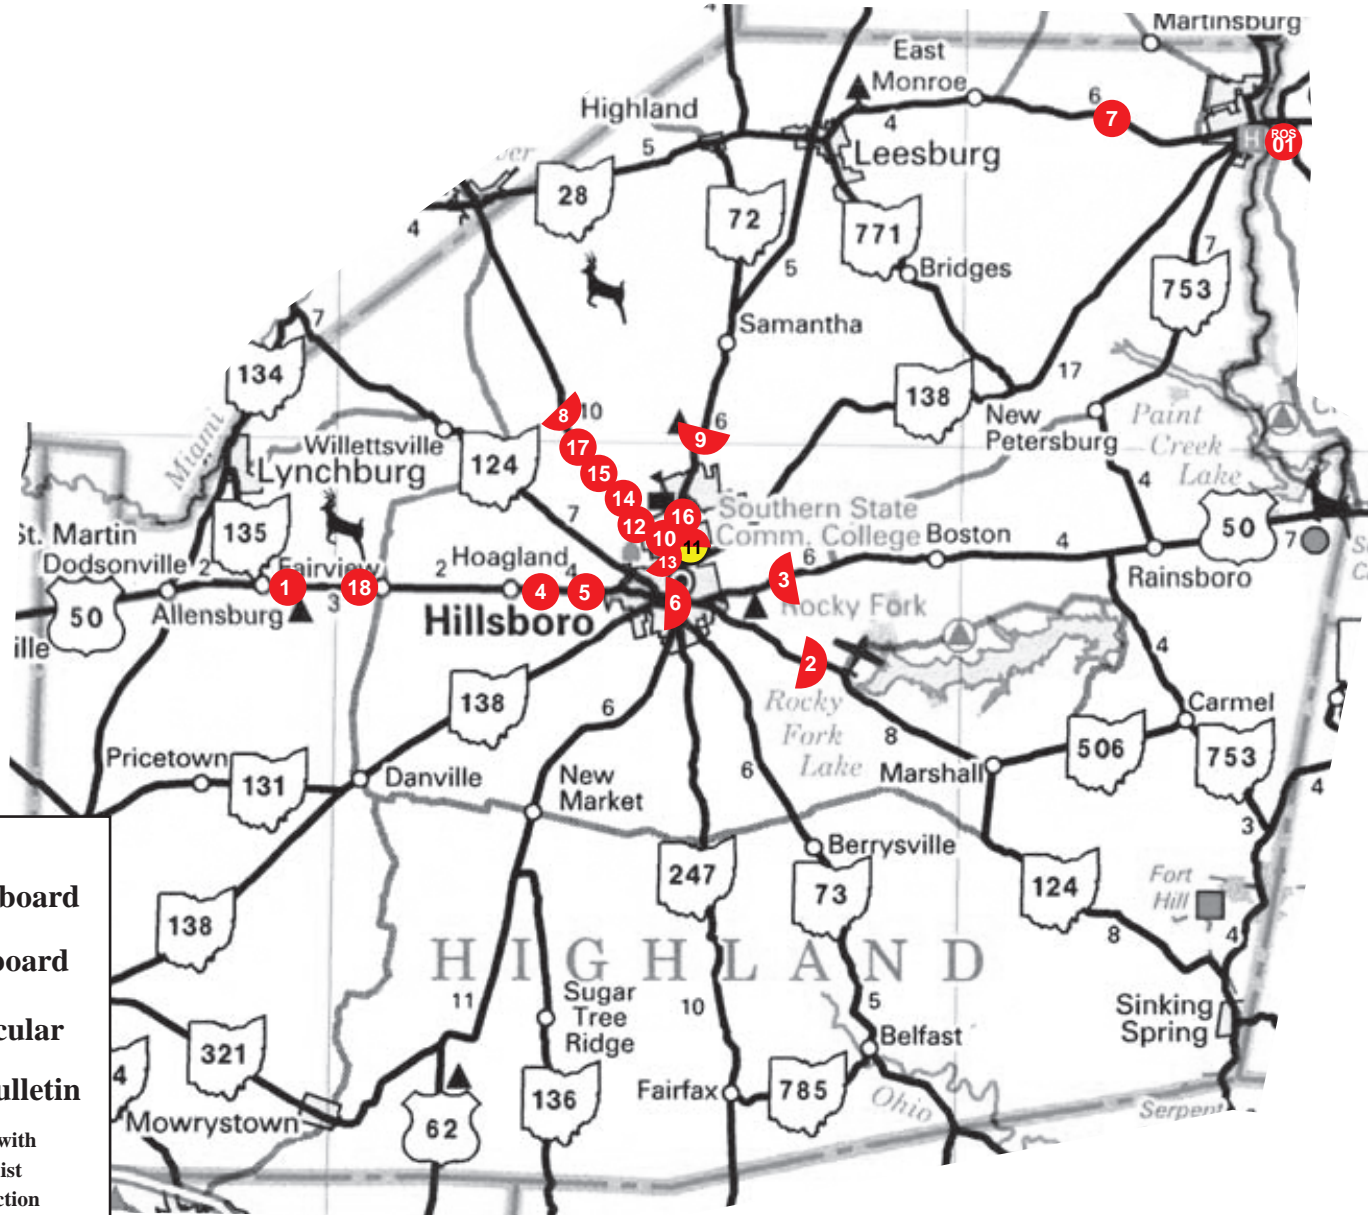

Excellence in Outdoor Advertising

KEY

-  30-Sheet Billboard
-  8-Sheet Billboard
-  Wall Spectacular
-  Permanent Bulletin

Numbers correspond with numbered location list
 Flat edges denote direction the billboard faces.
 Circles designate locations that face both directions